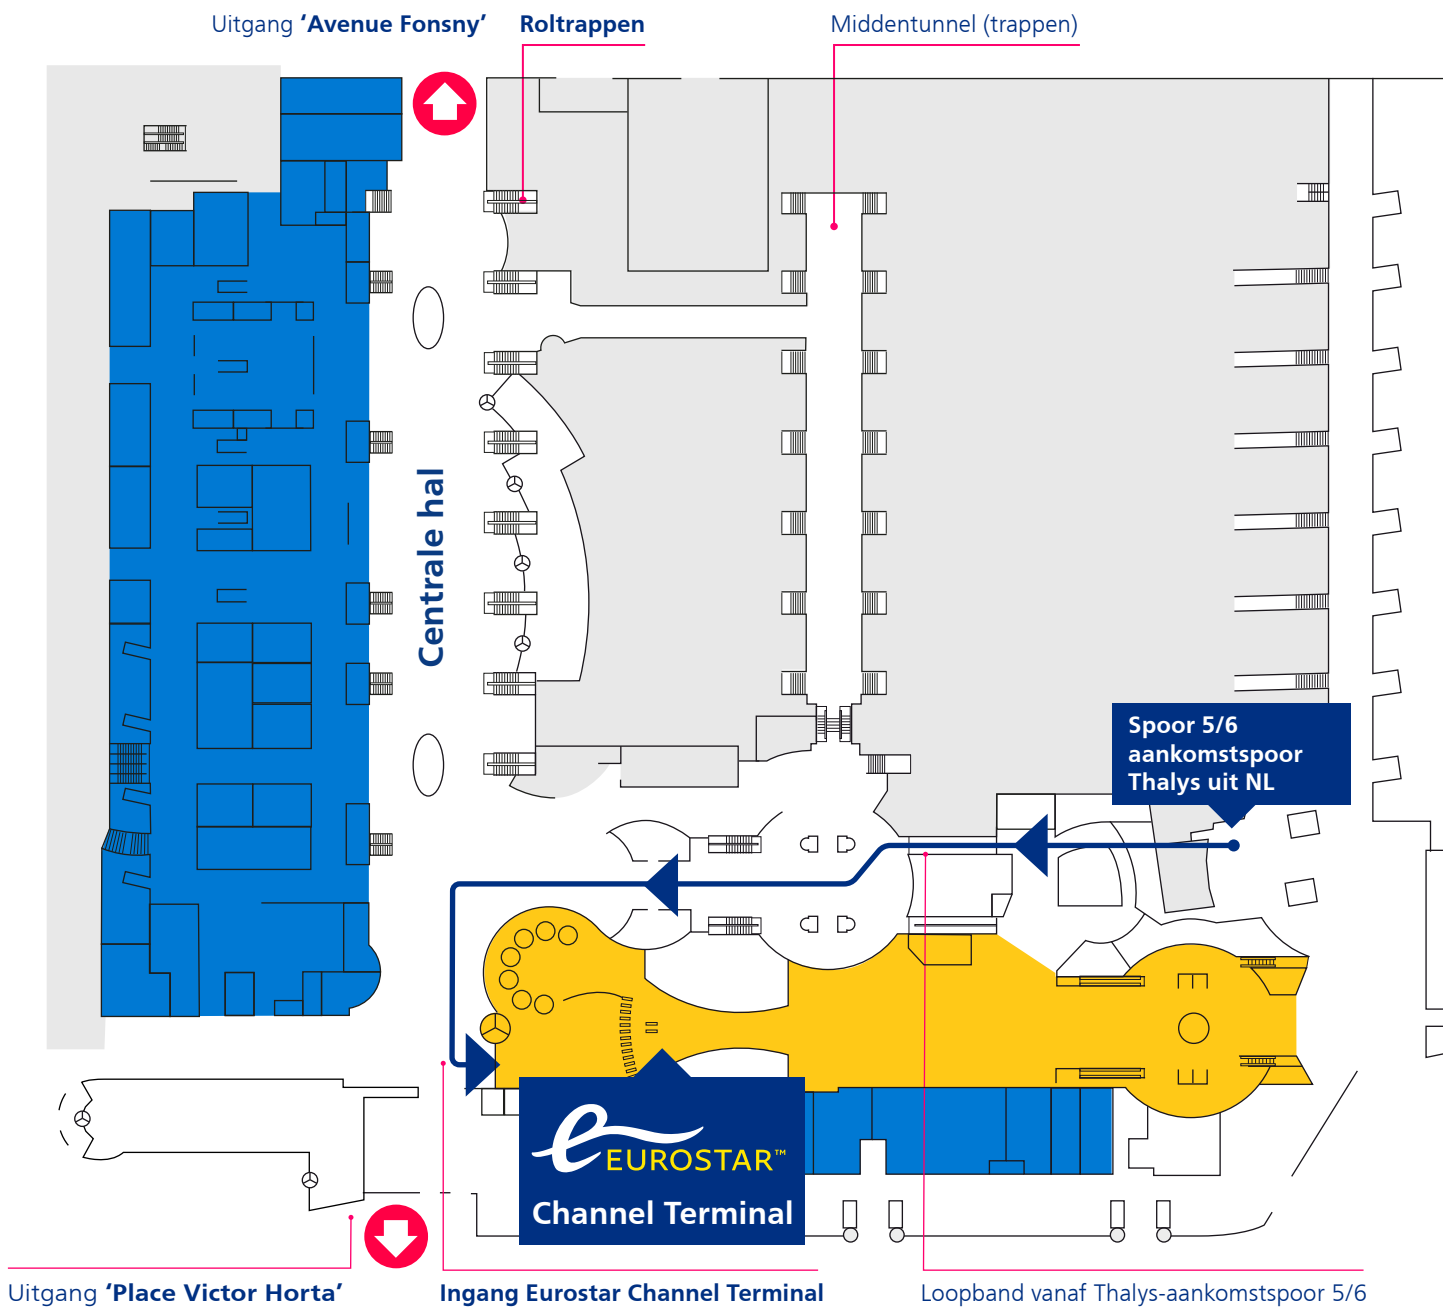

# Looproute Eurostar Channel Terminal

## Station Brussel-Zuid

-  Shopping zone
-  Eurostar Channel Terminal
-  Uitgang