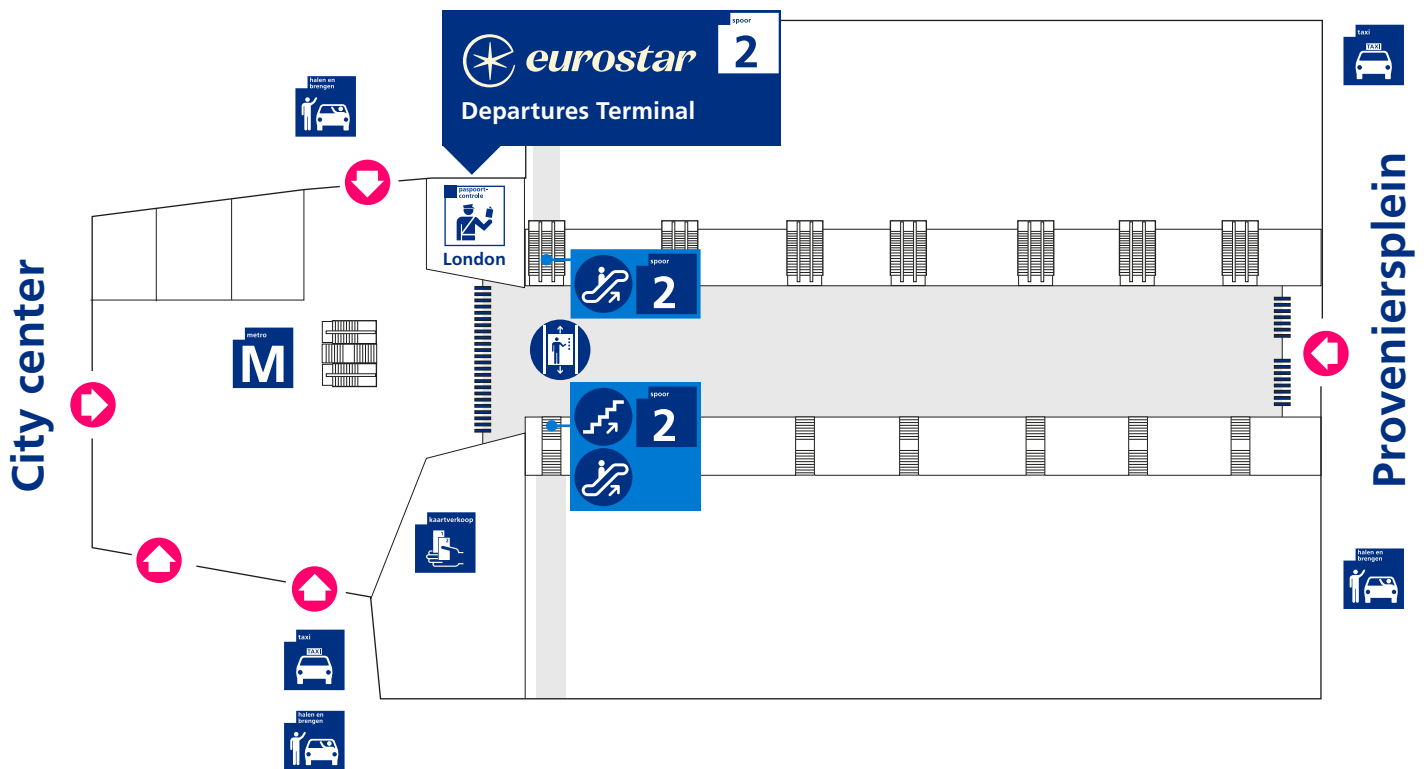

Eurostar Departures Terminal & Station Services

Rotterdam Central Station

Take the escalator, elevator or stairs up to platform 2. Follow the signs "Paspoortcontrole London" to the Eurostar Departures Terminal.

- | | | | |
|--|--------------------------|---|---|
|  | Taxi |  | Tickets & Service |
|  | Kiss and ride |  | Elevator to platform 2 |
|  | Metro |  | Passport control
London - Platform 2 |
|  | Information point |  | Gates |
|  | Station entrance | | |