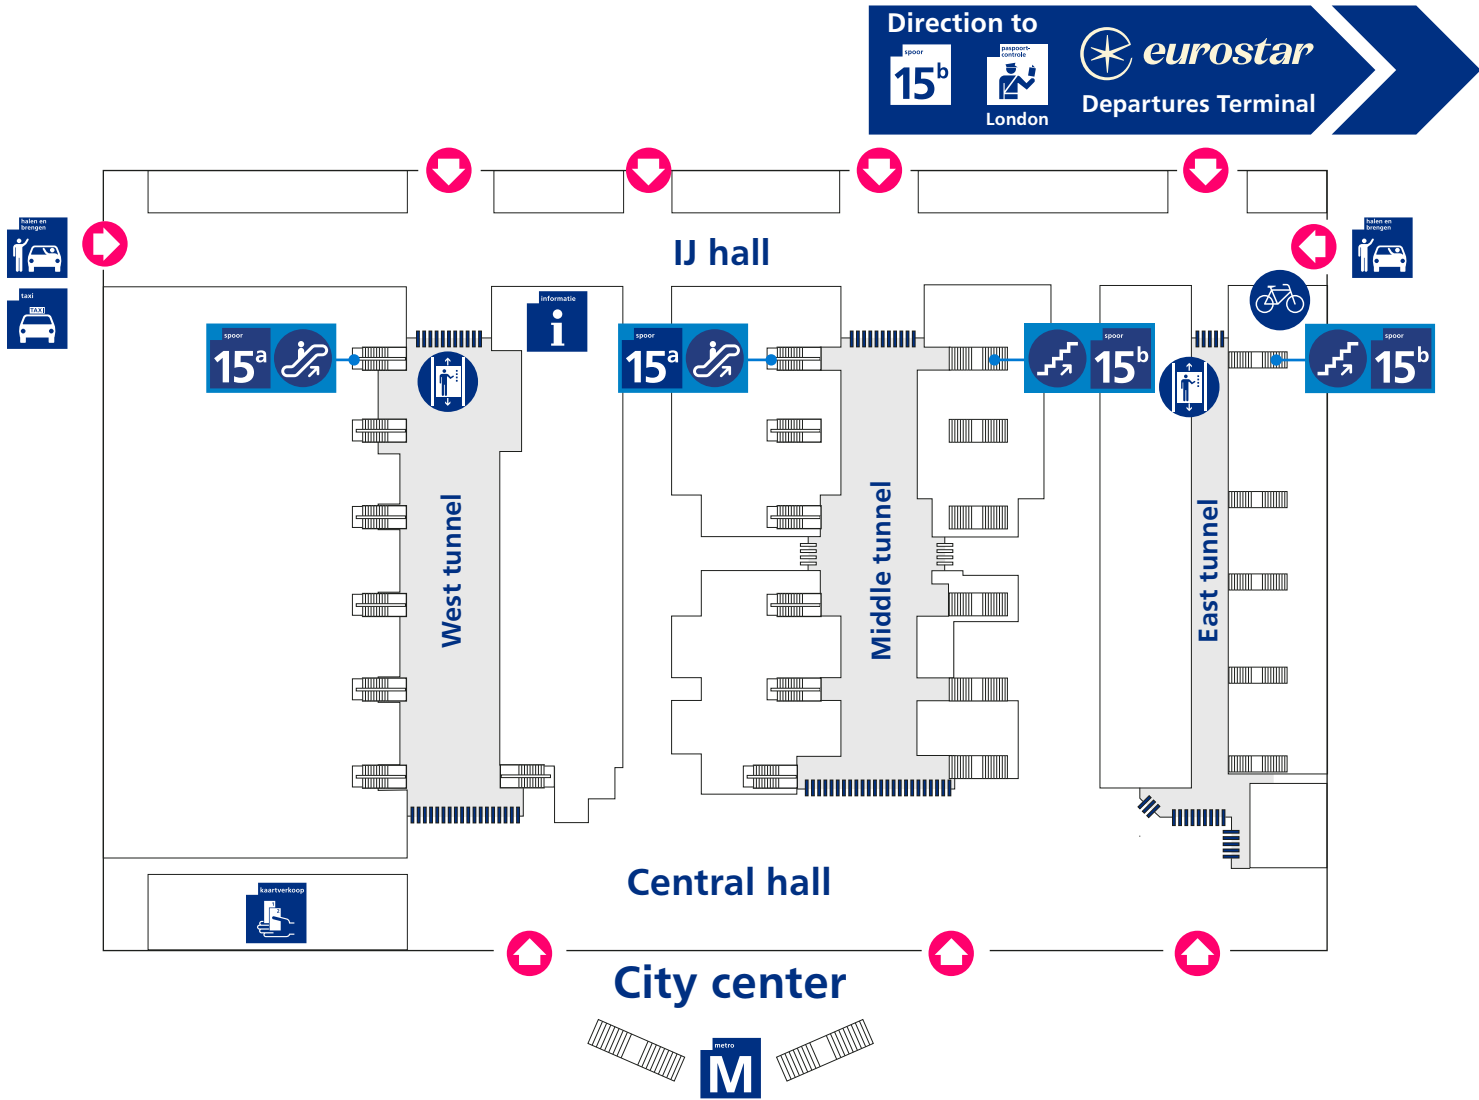

Eurostar Departures Terminal & Station Services

Amsterdam Central Station

The IJ

Take any of the three tunnels up to platform 15. There are escalators, elevators and stairs available. Then follow the signs "Paspoortcontrole London" to platform 15b. You'll find the Eurostar Departures Terminal at the far end of the platform, past the roof shelter.

-  Taxi
-  Kiss and ride
-  Metro
-  Information point
-  Station entrance
-  Tickets & Service
-  Bicycle drop-off - Mac Bike
-  Elevator to platform 15
-  Passport control London - Track 15b
-  Gates